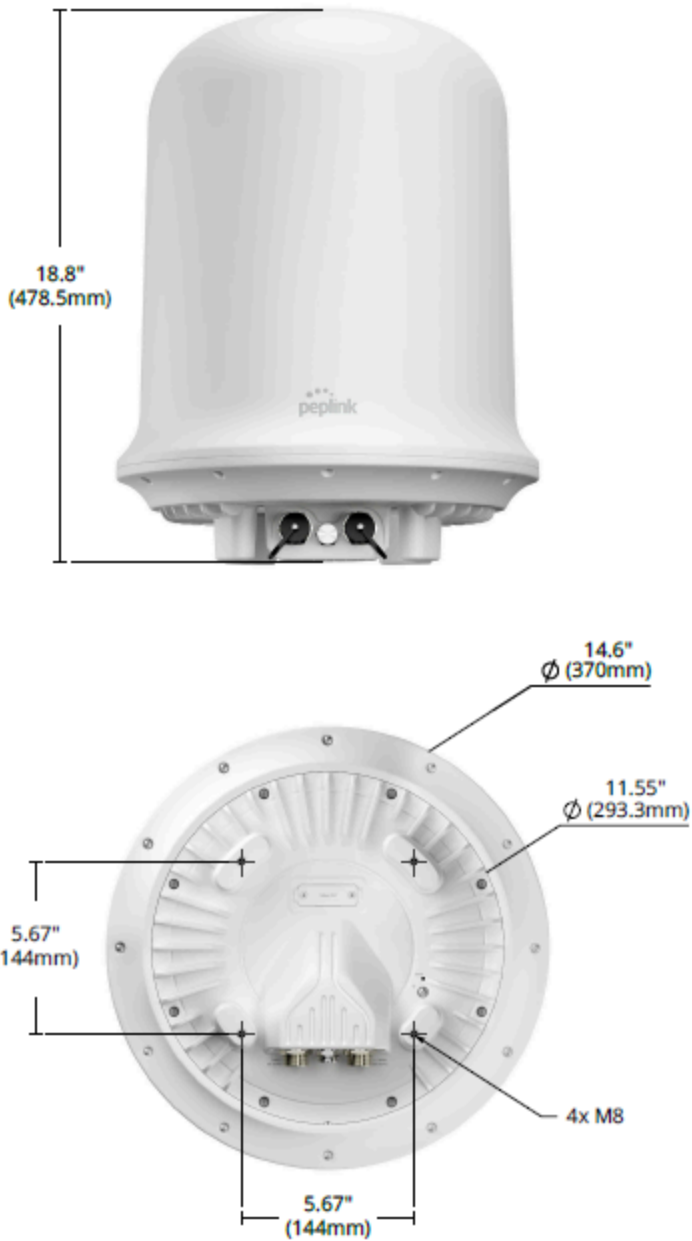

Peplink MAX User Manual

MAX Dome Pro LR

Panel Appearance

The statuses indicated by the front panel LEDs are as follows:

Status Indicators

Status	OFF	System initializing/power off
	Red	Booting up or busy
	Blinking red	Boot up error
	Green	Ready