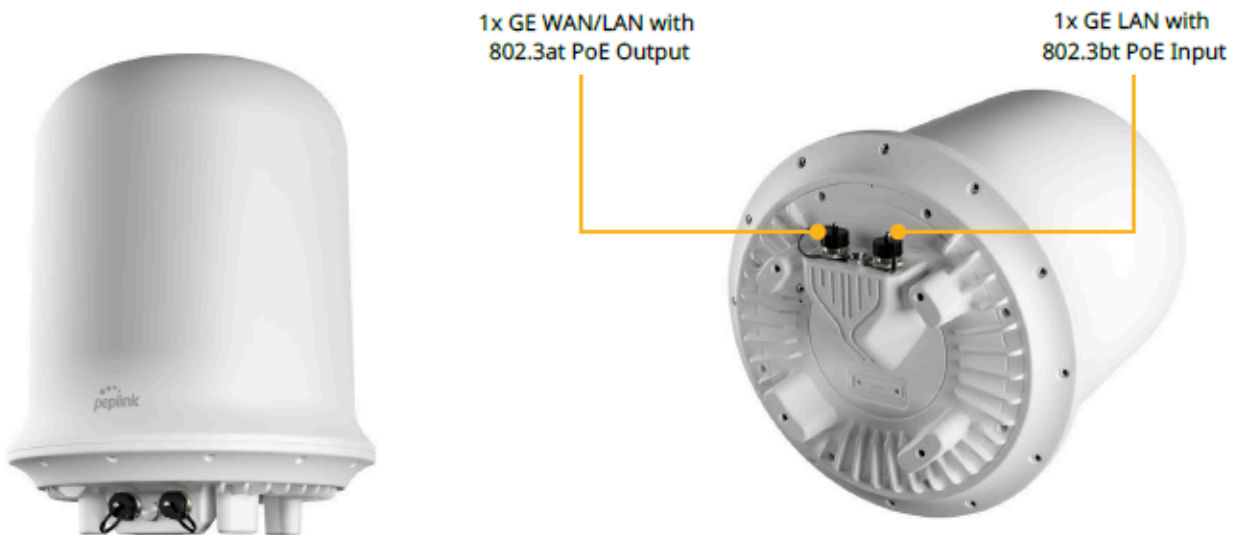

Peplink MAX User Manual

MAX Dome Pro LR

Panel Appearance

The statuses indicated by the front panel LEDs are as follows:

Status Indicators

Status	OFF	System initializing/power off
	Red	Booting up or busy
	Blinking red	Boot up error
	Green	Ready