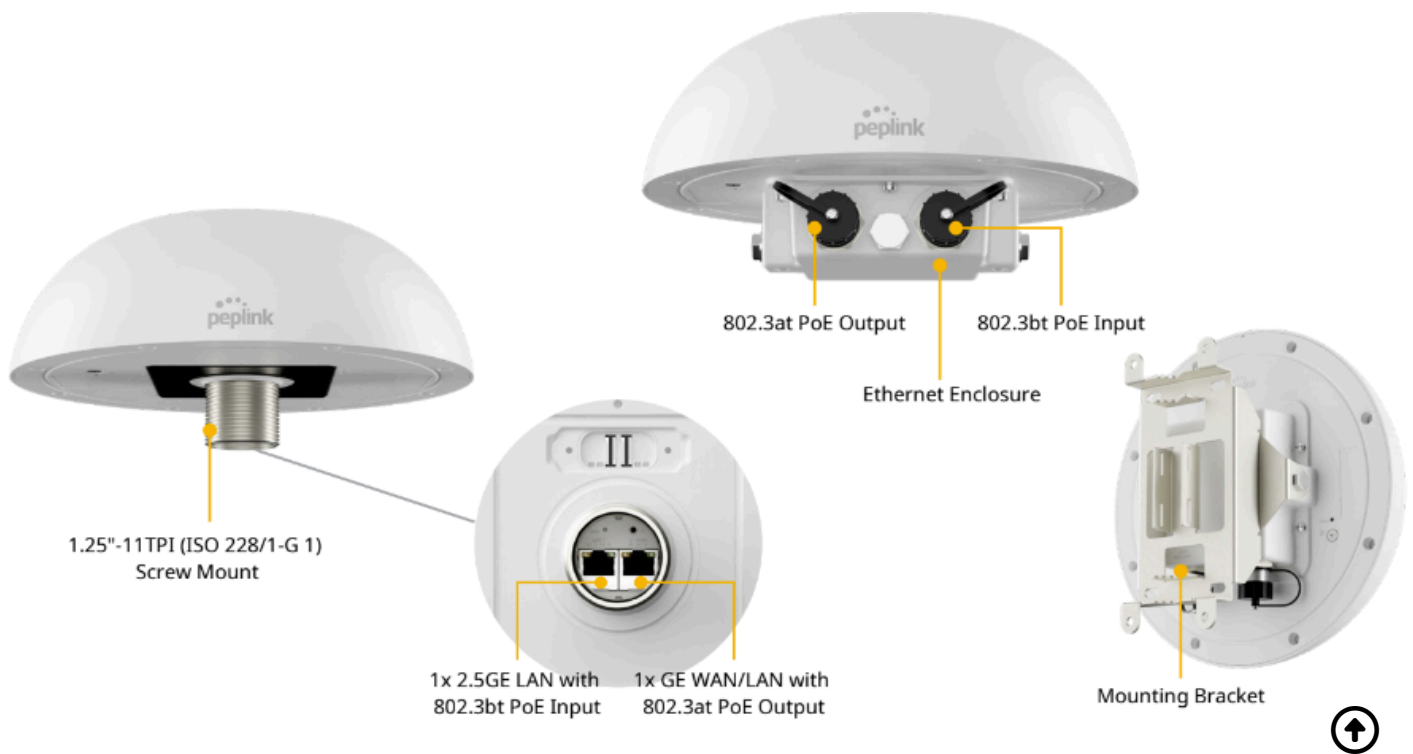

Peplink MAX User Manual

MAX Dome Pro Duo

Panel Appearance

- **LED Indicator**

The statuses indicated by the front panel LEDs are as follows:

Status Indicator

Status	OFF	System initializing/power off
	Red	Booting up or busy
	Blinking red	Boot up error
	Green	Ready