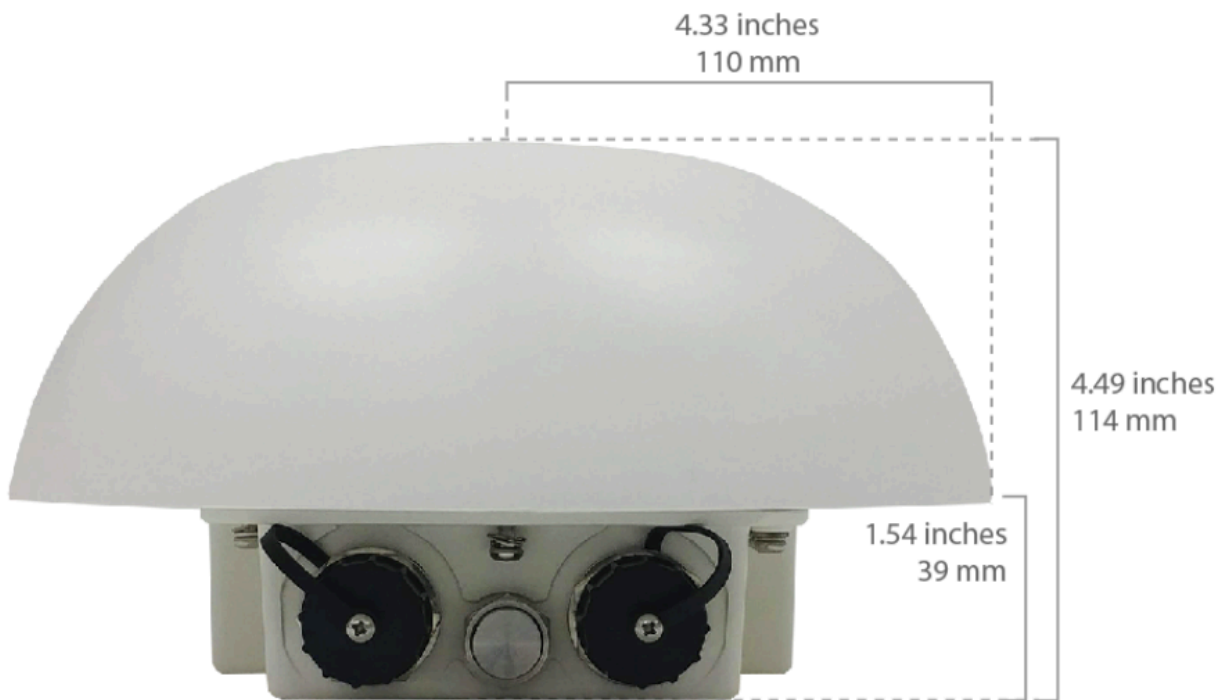

## MAX HD Dome Pro

---

### Panel Appearance

#SIM Injector is available separately  
^Ethernet LAN port can be split into two LAN ports  
using the included splitter (1x LAN 802.3af PoE out, 1x LAN PoE in)

**Ethernet Splitter**