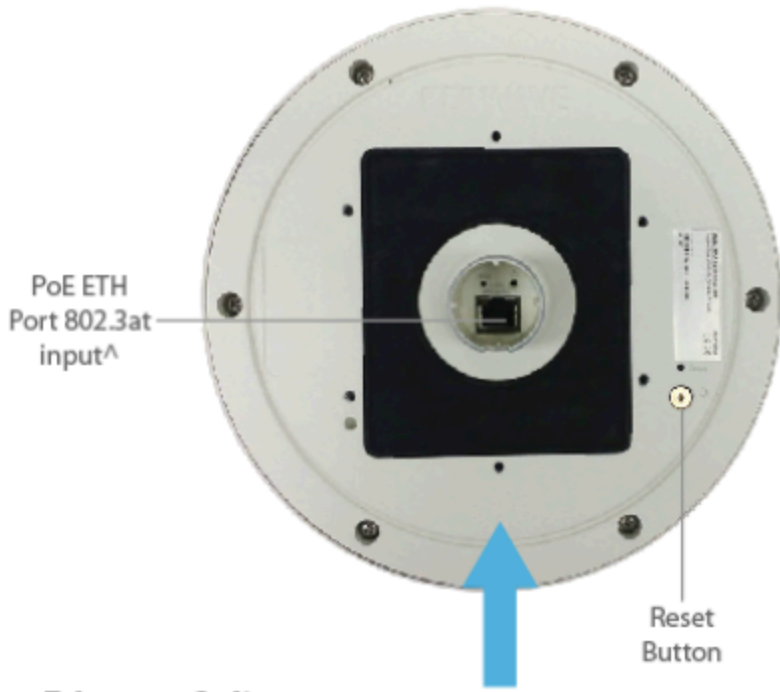

## MAX HD Dome Pro

---

### Panel Appearance

#SIM Injector is available separately  
^Ethernet LAN port can be split into two LAN ports  
using the included splitter (1x LAN 802.3af PoE out, 1x LAN PoE in)

**Ethernet Splitter**