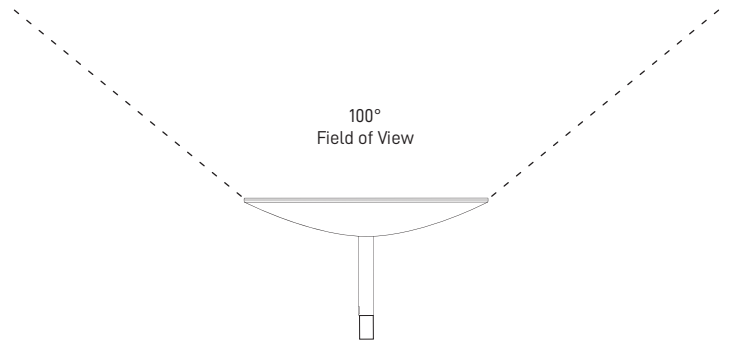

Dish

Base

Router

Starlink Cable
15.2 m
(50 ft)

AC Cable
1.8 m
(6 ft)

DISH

513 mm
(20.2 in)

303 mm
(11.9 in)

34 mm
(1.3 in)

380 mm
(15 in)

544 mm
(21.4 in)

Antenna	Electronic Phased Array
Field of View	100°
Orientation	Motorized Self Orienting
Dish Weight	2.9 kg (6.4 lbs) without Cable 3.6 kg (7.9 lbs) with 15.2 m (50 ft) Cable
Environmental Rating	IP54
Operating Temperature	-30°C to 50°C (-22°F to 122°F)
Wind Speed	Operational: 80 kph+ (50 mph+)
Snow Melt Capability	Up to 40 mm / hour (1.5 in / hour)
Power Consumption	Average: 50-75 W

Wi-Fi Technology	802.11ac Dual Band
Generation	Wi-Fi 5
Radio	Dual Band -3 x 3 MIMO
Operating Temperature	-30°C to 50°C (-22°F to 122°F)
Weight	1 kg (2.2 lbs)
Security	WPA2
Range	Up to 185 m ² (2000 ft ²) *Varies on placement, interference, and building materials
Environmental Rating	IP54 - Configured for Indoor Use
Power Indicator	White LED Base of Router
Mesh Compatibility	Compatible with up to 12 Starlink Nodes
Devices	Connect up to 128 devices