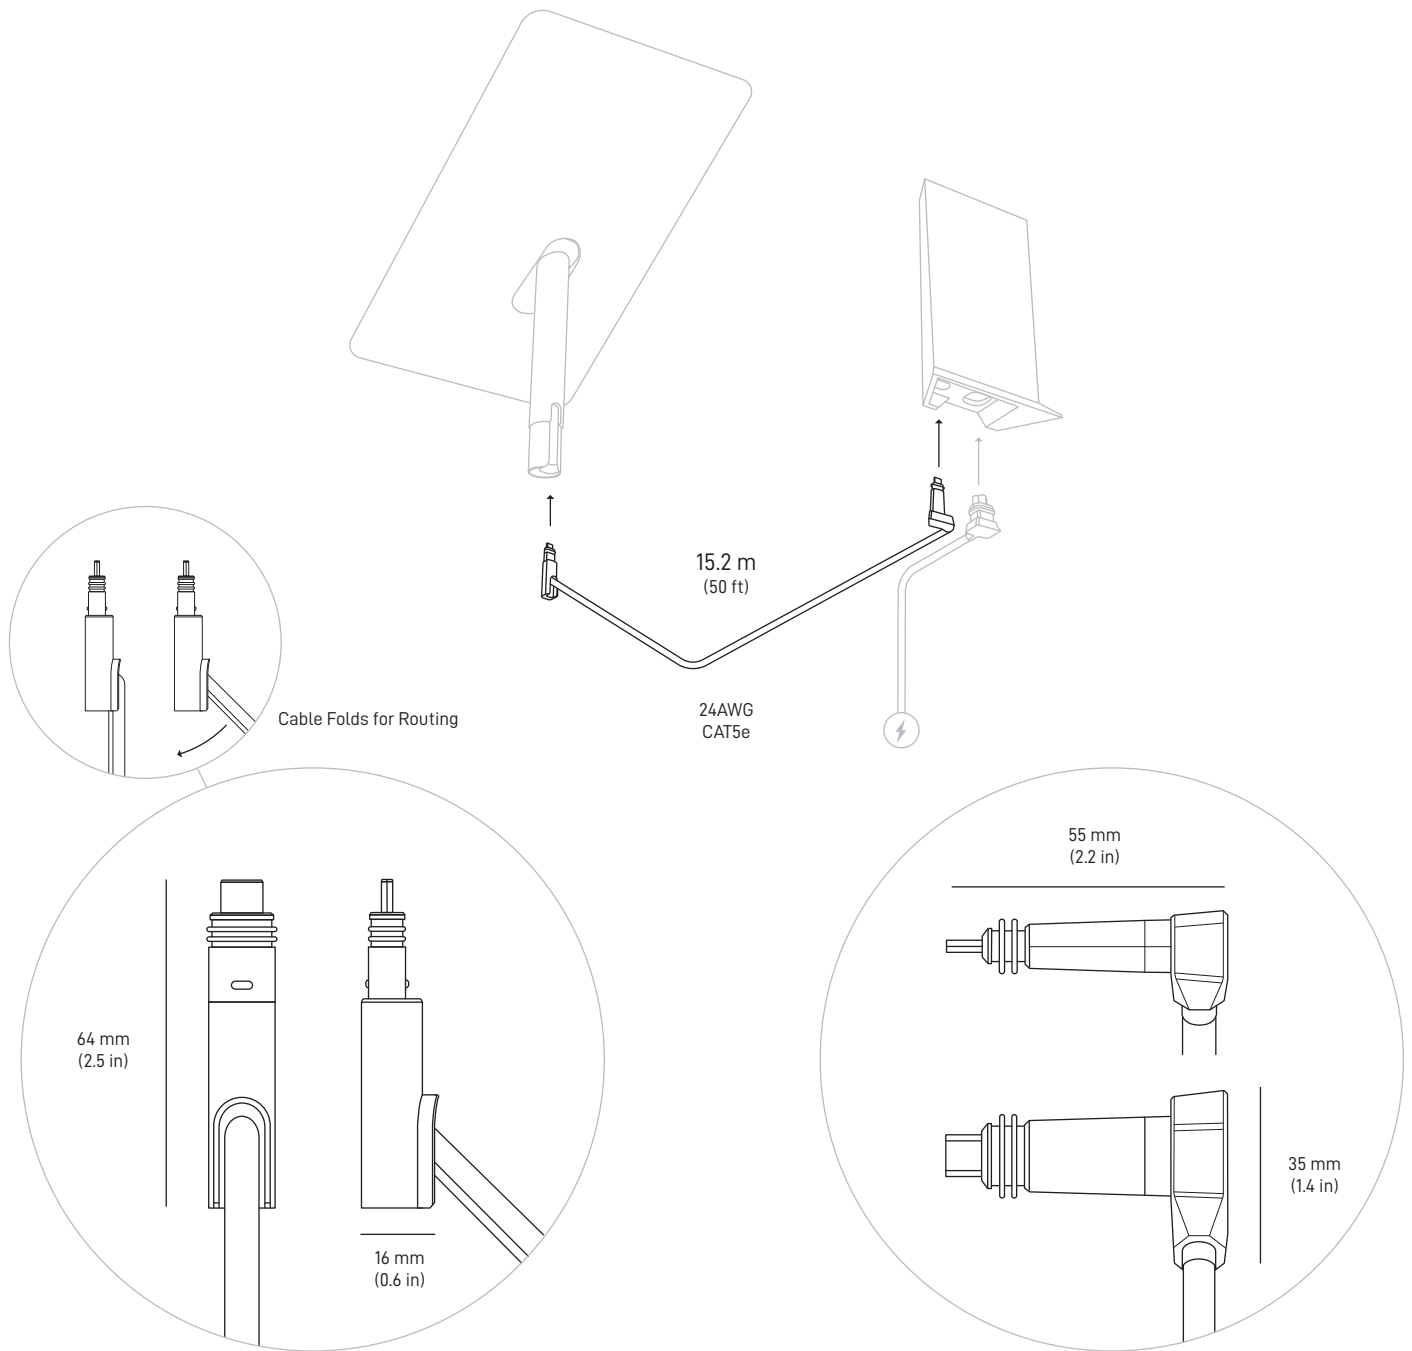

Dish

Base

Router

Starlink Cable
15.2 m
(50 ft)

AC Cable
1.8 m
(6 ft)

DISH

513 mm
(20.2 in)

303 mm
(11.9 in)

34 mm
(1.3 in)

380 mm
(15 in)

544 mm
(21.4 in)

Antenna	Electronic Phased Array
Field of View	100°
Orientation	Motorized Self Orienting
Dish Weight	2.9 kg (6.4 lbs) without Cable 3.6 kg (7.9 lbs) with 15.2 m (50 ft) Cable
Environmental Rating	IP54
Operating Temperature	-30°C to 50°C (-22°F to 122°F)
Wind Speed	Operational: 80 kph+ (50 mph+)
Snow Melt Capability	Up to 40 mm / hour (1.5 in / hour)
Power Consumption	Average: 50-75 W

Wi-Fi Technology	802.11ac Dual Band
Generation	Wi-Fi 5
Radio	Dual Band -3 x 3 MIMO
Operating Temperature	-30°C to 50°C (-22°F to 122°F)
Weight	1 kg (2.2 lbs)
Security	WPA2
Range	Up to 185 m ² (2000 ft ²) *Varies on placement, interference, and building materials
Environmental Rating	IP54 - Configured for Indoor Use
Power Indicator	White LED Base of Router
Mesh Compatibility	Compatible with up to 12 Starlink Nodes
Devices	Connect up to 128 devices

122 mm
(4.8 in)

End	Pin	Ethernet Pin	Wire Color	Pin	End
Dish	A1, A2	B+	Orange White	A1, A2	Wi-Fi
	A3, A4	B-	Orange	A3, A4	
	A5, A6	A+	Green White	A5, A6	
	A7, A8	A-	Green	A7, A8	
	B1, B2	--	N / C	B1, B2	
	B3, B4	--	N / C	B3, B4	
	B5	D+	Brown White	B5	
	B6	D-	Brown	B6	
	B7	C-	Blue White	B7	
	B8	C+	Blue	B8	
	B9, B10	--	N / C	B9, B10	
	B11, B12	--	N / C	B11, B12	
	Shield Can		Drain Wire	Shell	