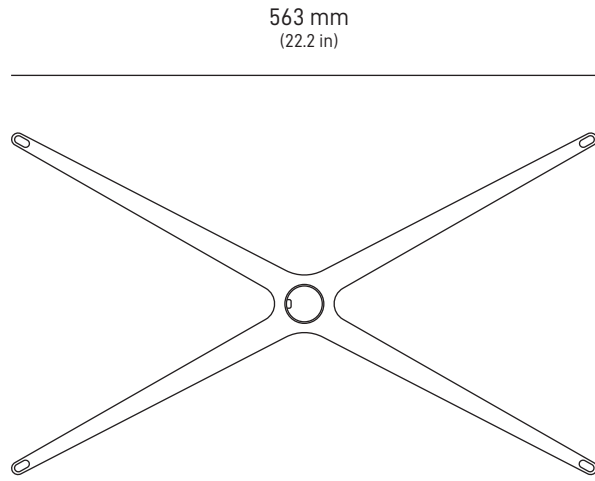

Dish

Base

Router

Starlink Cable
15.2 m
(50 ft)

AC Cable
1.8 m
(6 ft)

DISH

513 mm
(20.2 in)

303 mm
(11.9 in)

34 mm
(1.3 in)

380 mm
(15 in)

544 mm
(21.4 in)

Antenna	Electronic Phased Array
Field of View	100°
Orientation	Motorized Self Orienting
Dish Weight	2.9 kg (6.4 lbs) without Cable 3.6 kg (7.9 lbs) with 15.2 m (50 ft) Cable
Environmental Rating	IP54
Operating Temperature	-30°C to 50°C (-22°F to 122°F)
Wind Speed	Operational: 80 kph+ (50 mph+)
Snow Melt Capability	Up to 40 mm / hour (1.5 in / hour)
Power Consumption	Average: 50-75 W

Wi-Fi Technology	802.11ac Dual Band
Generation	Wi-Fi 5
Radio	Dual Band -3 x 3 MIMO
Operating Temperature	-30°C to 50°C (-22°F to 122°F)
Weight	1 kg (2.2 lbs)
Security	WPA2
Range	Up to 185 m ² (2000 ft ²) *Varies on placement, interference, and building materials
Environmental Rating	IP54 - Configured for Indoor Use
Power Indicator	White LED Base of Router
Mesh Compatibility	Compatible with up to 12 Starlink Nodes
Devices	Connect up to 128 devices

122 mm
(4.8 in)

End	Pin	Ethernet Pin	Wire Color	Pin	End
Dish	A1, A2	B+	Orange White	A1, A2	Wi-Fi
	A3, A4	B-	Orange	A3, A4	
	A5, A6	A+	Green White	A5, A6	
	A7, A8	A-	Green	A7, A8	
	B1, B2	--	N / C	B1, B2	
	B3, B4	--	N / C	B3, B4	
	B5	D+	Brown White	B5	
	B6	D-	Brown	B6	
	B7	C-	Blue White	B7	
	B8	C+	Blue	B8	
	B9, B10	--	N / C	B9, B10	
	B11, B12	--	N / C	B11, B12	
	Shield Can		Drain Wire	Shell	