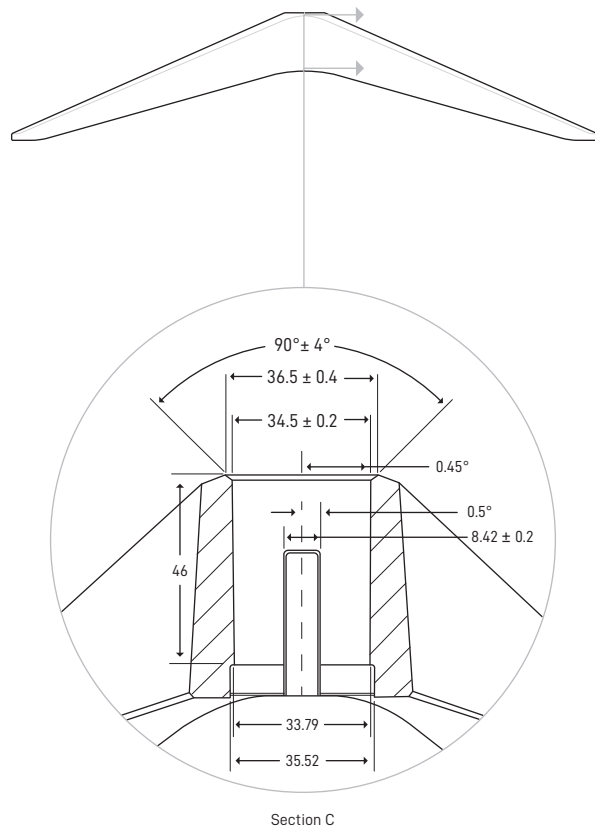

Dish

Base

Router

Starlink Cable
15.2 m
(50 ft)

AC Cable
1.8 m
(6 ft)

DISH

513 mm
(20.2 in)

303 mm
(11.9 in)

34 mm
(1.3 in)

380 mm
(15 in)

544 mm
(21.4 in)

Antenna	Electronic Phased Array
Field of View	100°
Orientation	Motorized Self Orienting
Dish Weight	2.9 kg (6.4 lbs) without Cable 3.6 kg (7.9 lbs) with 15.2 m (50 ft) Cable
Environmental Rating	IP54
Operating Temperature	-30°C to 50°C (-22°F to 122°F)
Wind Speed	Operational: 80 kph+ (50 mph+)
Snow Melt Capability	Up to 40 mm / hour (1.5 in / hour)
Power Consumption	Average: 50-75 W

Wi-Fi Technology	802.11ac Dual Band
Generation	Wi-Fi 5
Radio	Dual Band -3 x 3 MIMO
Operating Temperature	-30°C to 50°C (-22°F to 122°F)
Weight	1 kg (2.2 lbs)
Security	WPA2
Range	Up to 185 m ² (2000 ft ²) *Varies on placement, interference, and building materials
Environmental Rating	IP54 - Configured for Indoor Use
Power Indicator	White LED Base of Router
Mesh Compatibility	Compatible with up to 12 Starlink Nodes
Devices	Connect up to 128 devices

122 mm
(4.8 in)

End	Pin	Ethernet Pin	Wire Color	Pin	End
Dish	A1, A2	B+	Orange White	A1, A2	Wi-Fi
	A3, A4	B-	Orange	A3, A4	
	A5, A6	A+	Green White	A5, A6	
	A7, A8	A-	Green	A7, A8	
	B1, B2	--	N / C	B1, B2	
	B3, B4	--	N / C	B3, B4	
	B5	D+	Brown White	B5	
	B6	D-	Brown	B6	
	B7	C-	Blue White	B7	
	B8	C+	Blue	B8	
	B9, B10	--	N / C	B9, B10	
	B11, B12	--	N / C	B11, B12	
	Shield Can		Drain Wire	Shell	