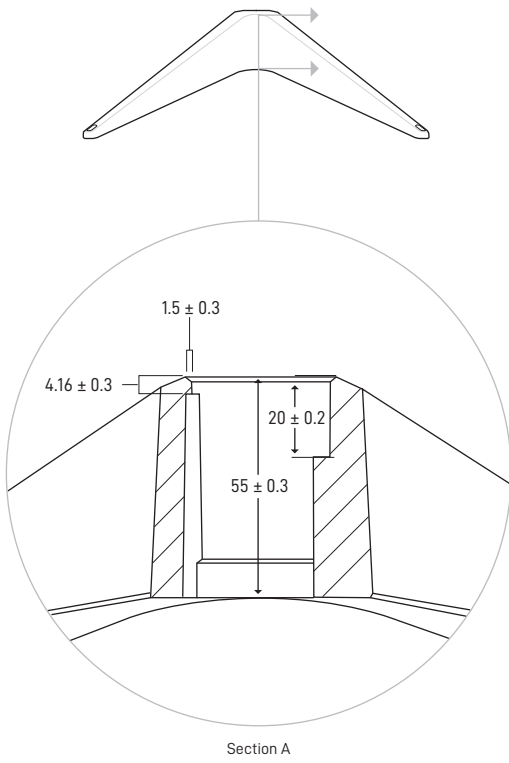

Dish

Base

Router

Starlink Cable
15.2 m
(50 ft)

AC Cable
1.8 m
(6 ft)

DISH

513 mm
(20.2 in)

303 mm
(11.9 in)

34 mm
(1.3 in)

380 mm
(15 in)

544 mm
(21.4 in)

Antenna	Electronic Phased Array
Field of View	100°
Orientation	Motorized Self Orienting
Dish Weight	2.9 kg (6.4 lbs) without Cable 3.6 kg (7.9 lbs) with 15.2 m (50 ft) Cable
Environmental Rating	IP54
Operating Temperature	-30°C to 50°C (-22°F to 122°F)
Wind Speed	Operational: 80 kph+ (50 mph+)
Snow Melt Capability	Up to 40 mm / hour (1.5 in / hour)
Power Consumption	Average: 50-75 W

Wi-Fi Technology	802.11ac Dual Band
Generation	Wi-Fi 5
Radio	Dual Band -3 x 3 MIMO
Operating Temperature	-30°C to 50°C (-22°F to 122°F)
Weight	1 kg (2.2 lbs)
Security	WPA2
Range	Up to 185 m ² (2000 ft ²) *Varies on placement, interference, and building materials
Environmental Rating	IP54 - Configured for Indoor Use
Power Indicator	White LED Base of Router
Mesh Compatibility	Compatible with up to 12 Starlink Nodes
Devices	Connect up to 128 devices

122 mm
(4.8 in)

End	Pin	Ethernet Pin	Wire Color	Pin	End
Dish	A1, A2	B+	Orange White	A1, A2	Wi-Fi
	A3, A4	B-	Orange	A3, A4	
	A5, A6	A+	Green White	A5, A6	
	A7, A8	A-	Green	A7, A8	
	B1, B2	--	N / C	B1, B2	
	B3, B4	--	N / C	B3, B4	
	B5	D+	Brown White	B5	
	B6	D-	Brown	B6	
	B7	C-	Blue White	B7	
	B8	C+	Blue	B8	
	B9, B10	--	N / C	B9, B10	
	B11, B12	--	N / C	B11, B12	
	Shield Can		Drain Wire	Shell	