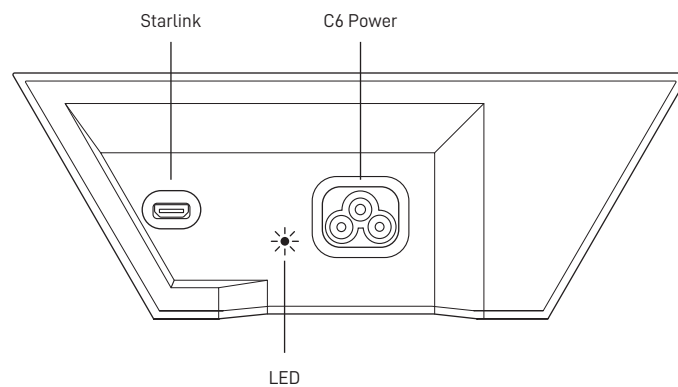

Dish

Base

Router

Starlink Cable
15.2 m
(50 ft)

AC Cable
1.8 m
(6 ft)

DISH

513 mm
(20.2 in)

303 mm
(11.9 in)

34 mm
(1.3 in)

380 mm
(15 in)

544 mm
(21.4 in)

Antenna	Electronic Phased Array
Field of View	100°
Orientation	Motorized Self Orienting
Dish Weight	2.9 kg (6.4 lbs) without Cable 3.6 kg (7.9 lbs) with 15.2 m (50 ft) Cable
Environmental Rating	IP54
Operating Temperature	-30°C to 50°C (-22°F to 122°F)
Wind Speed	Operational: 80 kph+ (50 mph+)
Snow Melt Capability	Up to 40 mm / hour (1.5 in / hour)
Power Consumption	Average: 50-75 W

Wi-Fi Technology	802.11ac Dual Band
Generation	Wi-Fi 5
Radio	Dual Band -3 x 3 MIMO
Operating Temperature	-30°C to 50°C (-22°F to 122°F)
Weight	1 kg (2.2 lbs)
Security	WPA2
Range	Up to 185 m ² (2000 ft ²) *Varies on placement, interference, and building materials
Environmental Rating	IP54 - Configured for Indoor Use
Power Indicator	White LED Base of Router
Mesh Compatibility	Compatible with up to 12 Starlink Nodes
Devices	Connect up to 128 devices

122 mm
(4.8 in)

End	Pin	Ethernet Pin	Wire Color	Pin	End
Dish	A1, A2	B+	Orange White	A1, A2	Wi-Fi
	A3, A4	B-	Orange	A3, A4	
	A5, A6	A+	Green White	A5, A6	
	A7, A8	A-	Green	A7, A8	
	B1, B2	--	N / C	B1, B2	
	B3, B4	--	N / C	B3, B4	
	B5	D+	Brown White	B5	
	B6	D-	Brown	B6	
	B7	C-	Blue White	B7	
	B8	C+	Blue	B8	
	B9, B10	--	N / C	B9, B10	
	B11, B12	--	N / C	B11, B12	
	Shield Can		Drain Wire	Shell	