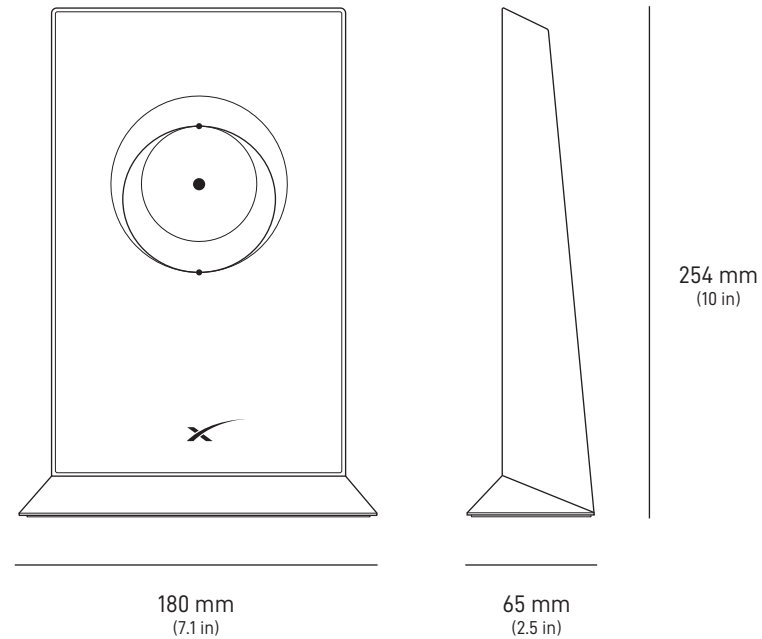

Dish

Base

Router

Starlink Cable
15.2 m
(50 ft)

AC Cable
1.8 m
(6 ft)

DISH

513 mm
(20.2 in)

303 mm
(11.9 in)

34 mm
(1.3 in)

380 mm
(15 in)

544 mm
(21.4 in)

Antenna	Electronic Phased Array
Field of View	100°
Orientation	Motorized Self Orienting
Dish Weight	2.9 kg (6.4 lbs) without Cable 3.6 kg (7.9 lbs) with 15.2 m (50 ft) Cable
Environmental Rating	IP54
Operating Temperature	-30°C to 50°C (-22°F to 122°F)
Wind Speed	Operational: 80 kph+ (50 mph+)
Snow Melt Capability	Up to 40 mm / hour (1.5 in / hour)
Power Consumption	Average: 50-75 W

Wi-Fi Technology	802.11ac Dual Band
Generation	Wi-Fi 5
Radio	Dual Band -3 x 3 MIMO
Operating Temperature	-30°C to 50°C (-22°F to 122°F)
Weight	1 kg (2.2 lbs)
Security	WPA2
Range	Up to 185 m ² (2000 ft ²) *Varies on placement, interference, and building materials
Environmental Rating	IP54 - Configured for Indoor Use
Power Indicator	White LED Base of Router
Mesh Compatibility	Compatible with up to 12 Starlink Nodes
Devices	Connect up to 128 devices

122 mm
(4.8 in)

End	Pin	Ethernet Pin	Wire Color	Pin	End
Dish	A1, A2	B+	Orange White	A1, A2	Wi-Fi
	A3, A4	B-	Orange	A3, A4	
	A5, A6	A+	Green White	A5, A6	
	A7, A8	A-	Green	A7, A8	
	B1, B2	--	N / C	B1, B2	
	B3, B4	--	N / C	B3, B4	
	B5	D+	Brown White	B5	
	B6	D-	Brown	B6	
	B7	C-	Blue White	B7	
	B8	C+	Blue	B8	
	B9, B10	--	N / C	B9, B10	
	B11, B12	--	N / C	B11, B12	
	Shield Can		Drain Wire	Shell	