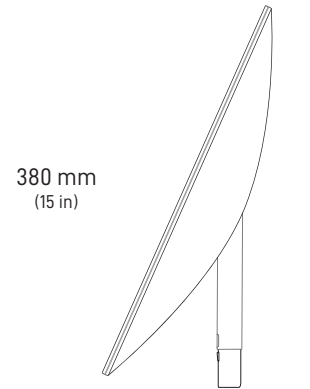

Dish

Base

Router

Starlink Cable
15.2 m
(50 ft)

AC Cable
1.8 m
(6 ft)

DISH

513 mm
(20.2 in)

303 mm
(11.9 in)

34 mm
(1.3 in)

380 mm
(15 in)

544 mm
(21.4 in)

Antenna	Electronic Phased Array
Field of View	100°
Orientation	Motorized Self Orienting
Dish Weight	2.9 kg (6.4 lbs) without Cable 3.6 kg (7.9 lbs) with 15.2 m (50 ft) Cable
Environmental Rating	IP54
Operating Temperature	-30°C to 50°C (-22°F to 122°F)
Wind Speed	Operational: 80 kph+ (50 mph+)
Snow Melt Capability	Up to 40 mm / hour (1.5 in / hour)
Power Consumption	Average: 50-75 W

122 mm
(4.8 in)

End	Pin	Ethernet Pin	Wire Color	Pin	End
Dish	A1, A2	B+	Orange White	A1, A2	Wi-Fi
	A3, A4	B-	Orange	A3, A4	
	A5, A6	A+	Green White	A5, A6	
	A7, A8	A-	Green	A7, A8	
	B1, B2	--	N / C	B1, B2	
	B3, B4	--	N / C	B3, B4	
	B5	D+	Brown White	B5	
	B6	D-	Brown	B6	
	B7	C-	Blue White	B7	
	B8	C+	Blue	B8	
	B9, B10	--	N / C	B9, B10	
	B11, B12	--	N / C	B11, B12	
	Shield Can		Drain Wire	Shell	