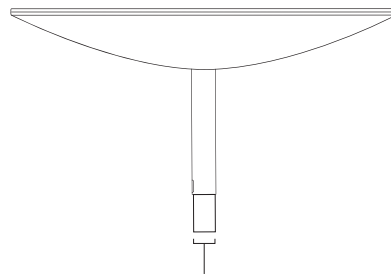

Dish

Base

Router

Starlink Cable
15.2 m
(50 ft)

AC Cable
1.8 m
(6 ft)

DISH

513 mm
(20.2 in)

303 mm
(11.9 in)

34 mm
(1.3 in)

380 mm
(15 in)

544 mm
(21.4 in)

Antenna	Electronic Phased Array
Field of View	100°
Orientation	Motorized Self Orienting
Dish Weight	2.9 kg (6.4 lbs) without Cable 3.6 kg (7.9 lbs) with 15.2 m (50 ft) Cable
Environmental Rating	IP54
Operating Temperature	-30°C to 50°C (-22°F to 122°F)
Wind Speed	Operational: 80 kph+ (50 mph+)
Snow Melt Capability	Up to 40 mm / hour (1.5 in / hour)
Power Consumption	Average: 50-75 W

Wi-Fi Technology	802.11ac Dual Band
Generation	Wi-Fi 5
Radio	Dual Band -3 x 3 MIMO
Operating Temperature	-30°C to 50°C (-22°F to 122°F)
Weight	1 kg (2.2 lbs)
Security	WPA2
Range	Up to 185 m ² (2000 ft ²) *Varies on placement, interference, and building materials
Environmental Rating	IP54 - Configured for Indoor Use
Power Indicator	White LED Base of Router
Mesh Compatibility	Compatible with up to 12 Starlink Nodes
Devices	Connect up to 128 devices

122 mm
(4.8 in)

End	Pin	Ethernet Pin	Wire Color	Pin	End
Dish	A1, A2	B+	Orange White	A1, A2	Wi-Fi
	A3, A4	B-	Orange	A3, A4	
	A5, A6	A+	Green White	A5, A6	
	A7, A8	A-	Green	A7, A8	
	B1, B2	--	N / C	B1, B2	
	B3, B4	--	N / C	B3, B4	
	B5	D+	Brown White	B5	
	B6	D-	Brown	B6	
	B7	C-	Blue White	B7	
	B8	C+	Blue	B8	
	B9, B10	--	N / C	B9, B10	
	B11, B12	--	N / C	B11, B12	
	Shield Can		Drain Wire	Shell	