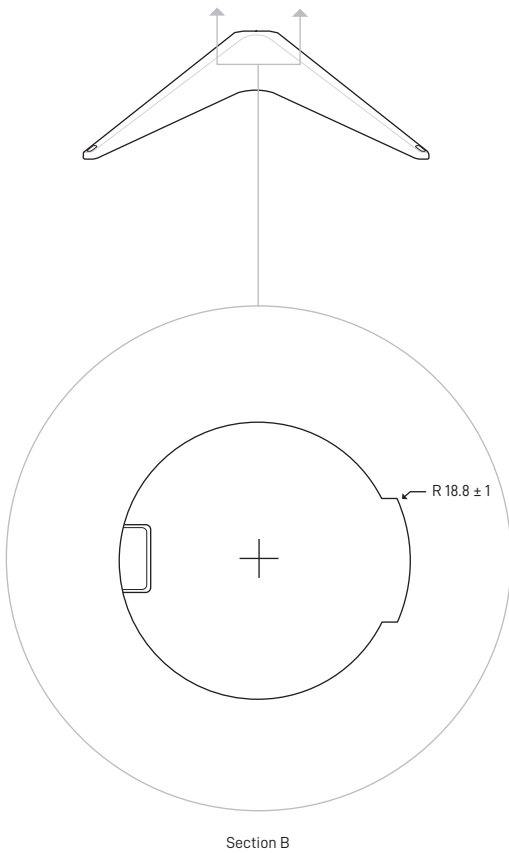

Dish

Base

Router

Starlink Cable
15.2 m
(50 ft)

AC Cable
1.8 m
(6 ft)

DISH

513 mm
(20.2 in)

303 mm
(11.9 in)

34 mm
(1.3 in)

380 mm
(15 in)

544 mm
(21.4 in)

Antenna	Electronic Phased Array
Field of View	100°
Orientation	Motorized Self Orienting
Dish Weight	2.9 kg (6.4 lbs) without Cable 3.6 kg (7.9 lbs) with 15.2 m (50 ft) Cable
Environmental Rating	IP54
Operating Temperature	-30°C to 50°C (-22°F to 122°F)
Wind Speed	Operational: 80 kph+ (50 mph+)
Snow Melt Capability	Up to 40 mm / hour (1.5 in / hour)
Power Consumption	Average: 50-75 W

Wi-Fi Technology	802.11ac Dual Band
Generation	Wi-Fi 5
Radio	Dual Band -3 x 3 MIMO
Operating Temperature	-30°C to 50°C (-22°F to 122°F)
Weight	1 kg (2.2 lbs)
Security	WPA2
Range	Up to 185 m ² (2000 ft ²) *Varies on placement, interference, and building materials
Environmental Rating	IP54 - Configured for Indoor Use
Power Indicator	White LED Base of Router
Mesh Compatibility	Compatible with up to 12 Starlink Nodes
Devices	Connect up to 128 devices

122 mm
(4.8 in)

End	Pin	Ethernet Pin	Wire Color	Pin	End
Dish	A1, A2	B+	Orange White	A1, A2	Wi-Fi
	A3, A4	B-	Orange	A3, A4	
	A5, A6	A+	Green White	A5, A6	
	A7, A8	A-	Green	A7, A8	
	B1, B2	--	N / C	B1, B2	
	B3, B4	--	N / C	B3, B4	
	B5	D+	Brown White	B5	
	B6	D-	Brown	B6	
	B7	C-	Blue White	B7	
	B8	C+	Blue	B8	
	B9, B10	--	N / C	B9, B10	
	B11, B12	--	N / C	B11, B12	
	Shield Can		Drain Wire	Shell	