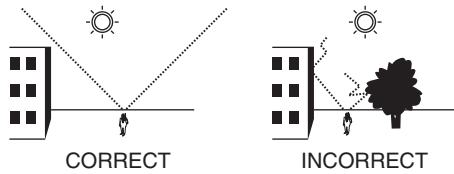

## ▶ GETTING STARTED

1. Go outside to an area that has a full view of the sky.

**NO TREES OR BUILDINGS OBSTRUCTING THE VIEW.**

**NOTE: If you are on a vessel do not stand near radar**

2. Fully extend the antenna on the phone. Press and hold down the red power button on the front for 3-5 seconds.
3. Point the antenna towards the equator where the satellite constellation is. The phone will search for a signal.
4. Once the screen displays "**Ready For Service**" you are ready to make and receive calls. This may take several minutes.