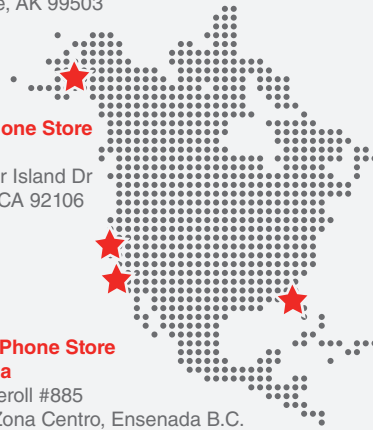

4 LOCATIONS WORLDWIDE

**Satellite Phone Store
Alaska**
751 E 36th Ave, Unit 105
Anchorage, AK 99503

**Satellite Phone Store
California**
2830 Shelter Island Dr
San Diego, CA 92106

**Satellite Phone Store
Ensenada**
Calle Riveroll #885
Local C Zona Centro, Ensenada B.C.

**Satellite Phone Store
Florida**
3232 S Tamiami Trail
Sarasota, FL 34239