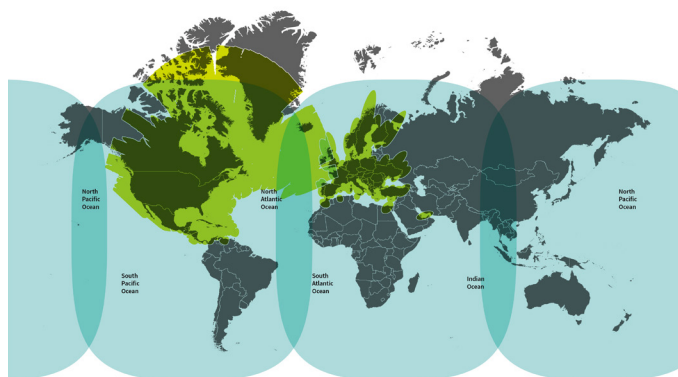

Viasat Maritime Internet Solution

Viasat Marine Access System offers an on-board network management solution to enable high-speed internet and is purpose built for maritime. Marine Access System offers flexibility to deploy simple to complex networks for a wide range of vessel types. It seamlessly aggregates multiple connections, provides cybersecurity, and determines priority access to those on-board. Viasat offers two options, Marine Access System 500 and Marine Access System 1000 to meet your network management needs.

Marine Access System 500

Viasat Marine Access System 500 is best suited for yachts and vessels that require a home-office network on-board. Marine Access System 500 provides connectivity in order to browse, stream, conference, and access business applications such as VPN. The Marine Access System 500 enables devices and applications from phone to tablets to work like they do on land or at home.

- › Connect, stream, browse, watch TV and movies while at sea
- › Supports a six Ethernet port switch
- › Integrated single wireless access point 802.11
- › Supports multiple wireless virtual networks
- › Enables Multilink bonding and aggregation
- › Provides an on-board network management system

- Current Ka coverage
- Anticipated future coverage

Marine Access System 1000

Viasat Marine Access System 1000 is an enterprise-grade network management system offering the latest technology of scalable firewall tools to provide security for on-board and remote management and monitoring.

- › 24 Ethernet port switch with managed layer 2 and layer 3 networking
- › Managed Wi-Fi Access Point solution
- › Multilink bonding and aggregation with cellular and Ka/Ku backhauls
- › Traffic management with service shaping
- › Supports advanced virtual networks and expandable network architecture
- › Managed Wi-Fi hotspot infrastructure featuring the latest 802.11ax technologies
- › Captive portal user experience and payment processing
- › Built-in cybersecurity to protect users, devices and applications
- › Out of band management via L-band

More users. More apps. More devices.

Marine Access System 1000 offers the hooks to integrate your onboard systems and ability to monitor a robust enterprise network management system. Marine Access System 1000 delivers a network that enables high-performing internet experience for all passengers, employees, and crew, apps and devices. Allows for applications such as cameras, remotely operated vehicles, engine and fuel management systems to be connected.

Superior maritime internet experience

Viasat brings you powerful and high-performing internet service without speed limits on both Marine Access System 500 and Marine Access System 1000 for an unrivaled connectivity experience at sea. Do more with no speed limits. Typical speeds range from 25 Mbps to 50 Mbps. Our powerful, high-capacity satellite network means more speed, data and performance while at sea.